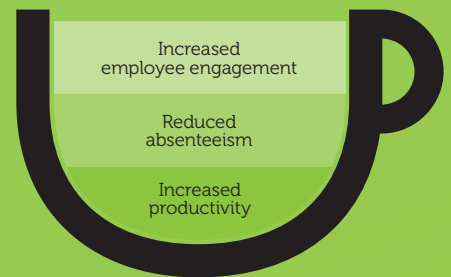

Helping you to create a **healthy** workplace

More than ever, organisations are operating in uncertain and challenging economic times, with the added pressure of operating with leaner workforces. It is therefore vital that organisations protect and look after their employees' well-being and health and make sure that their workforce is healthy, motivated and engaged.

The HEALTHY WORKPLACE PROJECT* from KIMBERLY-CLARK PROFESSIONAL* is an innovative approach to hand and washroom hygiene that helps employees understand, eliminate and prevent the spread of germs throughout their workplace.

The Project offers companies advice and practical support to enable them to install the best possible hygiene systems around the workplace and, most importantly, inspire staff to use them regularly – steps that could help prevent the spread of germs that cause a range of illnesses.