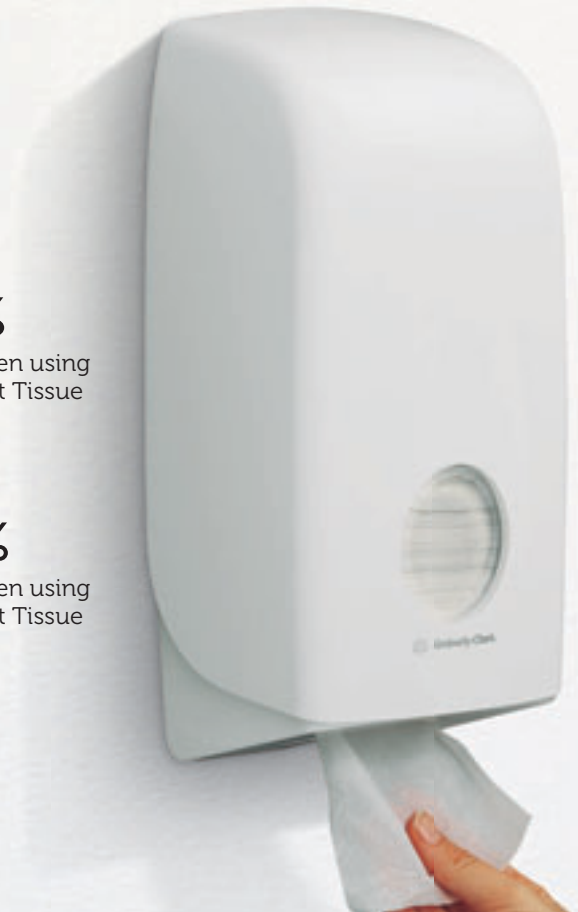

Folded Toilet Tissue

Usage only
0.97m per event

Jumbo Roll Toilet Tissue

Usage 1.40m per event

30%

SAVING when using
Folded Toilet Tissue

Small Roll Toilet Tissue

Usage 1.65m per event

40%

SAVING when using
Folded Toilet Tissue

AQUARIUS* Folded Hand-Towel Dispenser includes patented overfill device.

Smart Dispensing Test. Euro Interfolded Toilet Tissue. Kimberley Clark-Europe, October 2000. Figures refer to male usage.