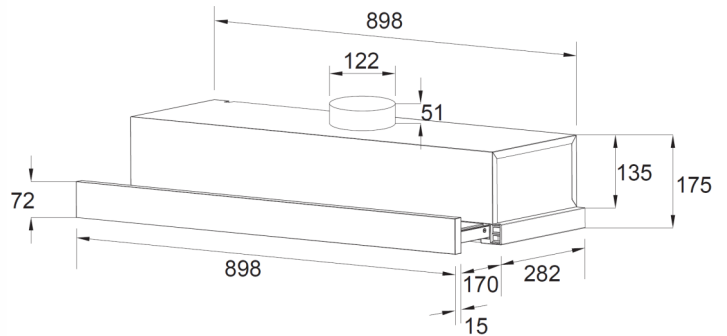

Telescopic Rangehood — 900mm — TH933DSL

Product Specifications

| | |
|--------------|---|
| Finish | Stainless Steel (fascia) |
| Dimensions | 898(W) x 297mm(D) (467mm fully extended) 72mm fascia |
| Power Source | 10amp |
| Capacity | 330m ³ /hr |
| Installation | Built in with integrated fascia |
| Modes | Ducted or Recirculated |
| Flue Ø | 122mm |
| Motor | 130W twin motor |
| Noise Rating | <67Db |
| Speeds | 2 speed rocker switch |
| Illumination | 2 x LED lights |
| Filter | 2 x Aluminium filters; removable and washable |
| Options | Charcoal filters |
| Warranty | 3 years |