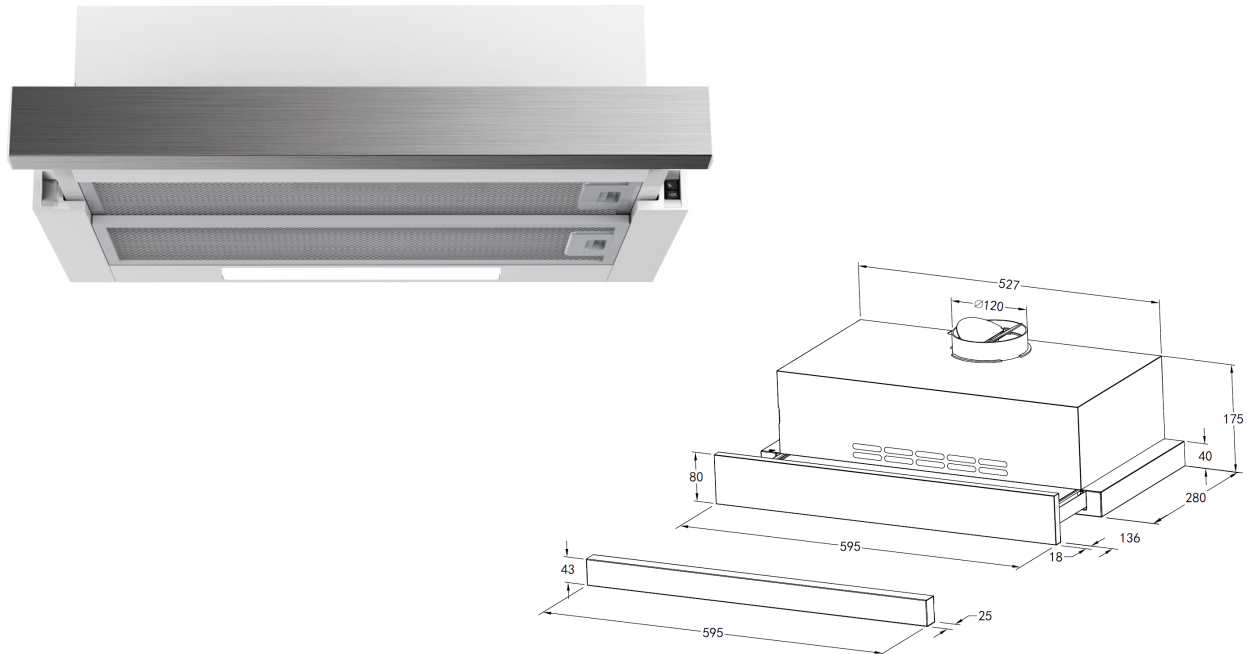

Telescopic Rangehood 600mm – TH604MSL

Product Specifications *

Finish	Stainless Steel fascia
Dimensions	598 X 300mm (434mm fully extended) 80mm / 43mm fascia
Power Source	10 amp
Installation	Built in, integrated fascia
Ducting	Ducted or Recirculating
Flue Diameter	120mm
Capacity	400m ³ /hr
Noise Rating	<71dB
Motor	100W twin motors
Speeds	2 speed mechanical controls
Filter	2 Aluminium filters, removable and washable
Illumination	2 x LED lights
Options	Charcoal Filters
Warranty	3 years