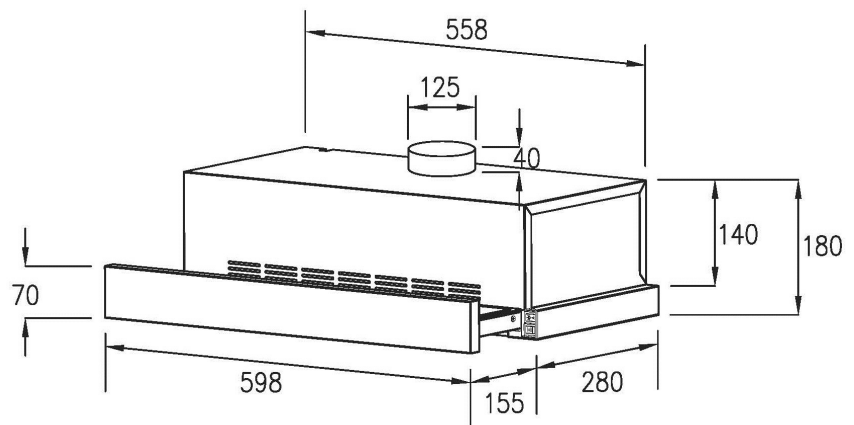

Telescopic Rangehood 600mm – TH603S

Product Specifications *

Finish	Stainless Steel
Dimensions	598 X 280mm (435mm fully extended) 70mm fascia
Power Source	10 amp
Installation	Built in, integrated fascia
Ducting	Ducted or recirculating
Flue Dimension	125mm
Capacity	280m ³ /hr
Noise Rating	<59dB
Motor	85W twin motor
Speeds	2 speed mechanical controls
Filter	2 Aluminium filters, removable and washable
Illumination	2 x Incandescent lights
Options	Charcoal Filters
Warranty	3 years

*Specifications and product size may change without notice. Shinda International is not responsible for any errors or omissions.

All dimensions and images are for illustrative purposes and cut-outs should be based on physical product measurements.