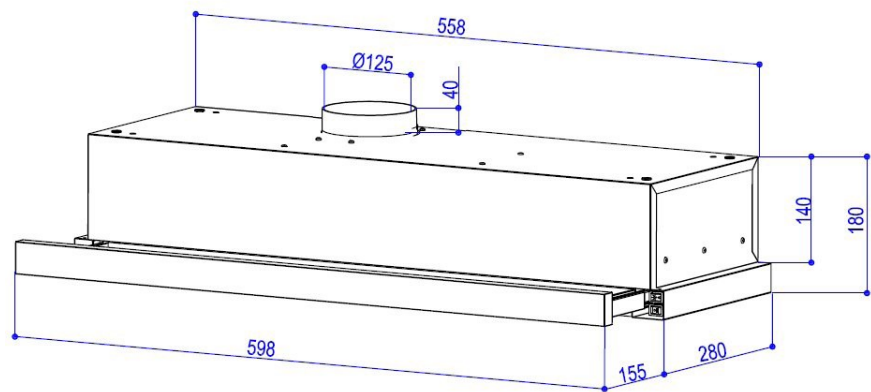

Telescopic Rangehood 600mm – TH601SS

Product Specifications *

Finish	Stainless Steel
Dimensions	598 X 280mm (435mm fully extended) 40mm fascia
Power Source	10 amp
Installation	Built in, integrated fascia
Ducting	Ducted only
Flue Diameter	125mm
Capacity	180m ³ /hr
Noise Rating	<56dB
Motor	85W single motor
Speeds	2 speed mechanical controls
Filter	2 Aluminium filters, removable and washable
Illumination	2 x Incandescent lights
Warranty	3 years

*Specifications and product size may change without notice. Shinda International is not responsible for any errors or omissions.

All dimensions and images are for illustrative purposes and cut-outs should be based on physical product measurements.