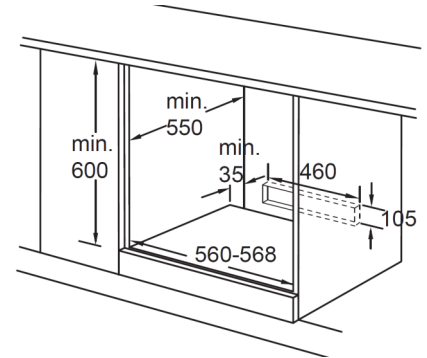

## Built in 600mm Oven - OV609DDS

\*Specifications and product size may change without notice. Shinda Australia is not responsible for any errors or omissions. All dimensions and images are for illustrative purposes and cut-outs should be based on physical product measurements.

### Product Specifications\*

Finish — exterior	Black glass with stainless steel trim Triple glazed door
Finish — interior	High grade easy to clean enamel
Dimensions	595(W) x 596(H) x 546mm(D) (Product)
Capacity	82L gross / 72L nett
Power Source	Electricity 15 amp
Functions	
Standard Accessories	2 x wire racks 1 x baking tray 1 x grill insert 2 x telescopic rails (full extension)
Shelves	5 levels
Features	9 functions including fan forced Modern slim display panel Digital clock and programmable timer Oven ventilation system Triple glazed cool touch door Removable oven door for easy cleaning
Warranty	3 years