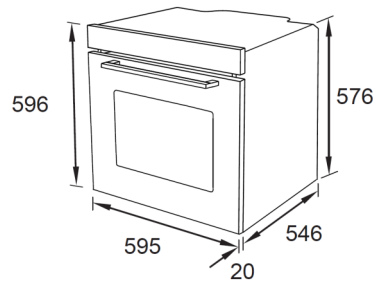

## Built in 600mm Oven - OV609DDS

\*Specifications and product size may change without notice. Shinda Australia is not responsible for any errors or omissions. All dimensions and images are for illustrative purposes and cut-outs should be based on physical product measurements.

### Product Specifications\*

Finish — exterior	Black glass with stainless steel trim Triple glazed door
Finish — interior	High grade easy to clean enamel
Dimensions	595(W) x 596(H) x 546mm(D) (Product)
Capacity	82L gross / 72L nett
Power Source	Electricity 15 amp
Functions	
Standard Accessories	2 x wire racks 1 x baking tray 1 x grill insert 2 x telescopic rails (full extension)
Shelves	5 levels
Features	9 functions including fan forced Modern slim display panel Digital clock and programmable timer Oven ventilation system Triple glazed cool touch door Removable oven door for easy cleaning
Warranty	3 years