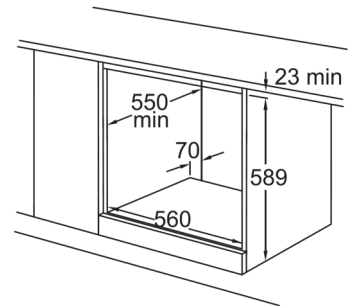

Side Opening 600mm Oven

Model: OV608SDS

*Specifications and product size may change without notice. Shinda Australia is not responsible for any errors or omissions. All dimensions and images are for illustrative purposes and cut-outs should be based on physical product measurements.

202406

Product Specifications*

Finish — exterior	Fingerprint resistant stainless steel Triple glazed door
Finish — interior	High grade easy to clean enamel
Dimensions	595(W) x 595(H) x 550mm(D) (Product)
Capacity	73L gross / 67L nett
Power Source	Electricity 15 amp plug in
Functions	
Standard Accessories	1 x wire rack 1 x baking tray 1 x grill insert
Shelves	5 levels
Features	Side opening door (can be left or right opening) 8 cooking functions with digital timer Ergonomic easy turn knobs Digital clock display Finger print resistant stainless steel Removable cool touch glass door
Warranty	3 years