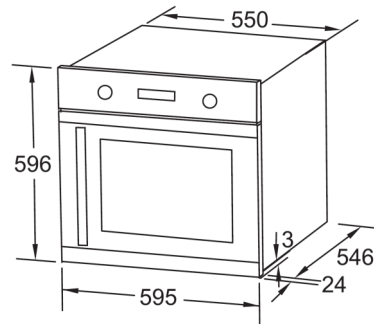

Side Opening 600mm Oven

Model: OV608SDS

*Specifications and product size may change without notice. Shinda Australia is not responsible for any errors or omissions. All dimensions and images are for illustrative purposes and cut-outs should be based on physical product measurements.

202406

Product Specifications*

Finish — exterior	Fingerprint resistant stainless steel Triple glazed door
Finish — interior	High grade easy to clean enamel
Dimensions	595(W) x 595(H) x 550mm(D) (Product)
Capacity	73L gross / 67L nett
Power Source	Electricity 15 amp plug in
Functions	
Standard Accessories	1 x wire rack 1 x baking tray 1 x grill insert
Shelves	5 levels
Features	Side opening door (can be left or right opening) 8 cooking functions with digital timer Ergonomic easy turn knobs Digital clock display Finger print resistant stainless steel Removable cool touch glass door
Warranty	3 years