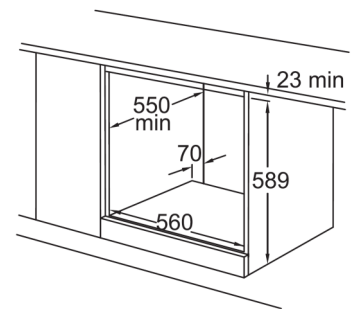

## Side Opening 600mm Oven – OV608SDS

### Product Specifications \*

Finish—Exterior	Fingerprint resistant stainless steel Triple glazed door
Finish—Interior	High grade easy clean enamel
Dimensions	595 (W) x 596 (H) x 546mm (D)
Capacity	67L
Power Source	Electricity 15amp
Functions	
Standard Accessories	1 x wire rack 1 x baking tray 1 x grill insert
Shelves	5 levels
Features	Side opening door (can be left or right opening) 8 cooking functions with digital timer Ergonomic easy turn knobs Digital clock display Finger print resistant stainless steel Removable cool touch glass door
Warranty	3 years