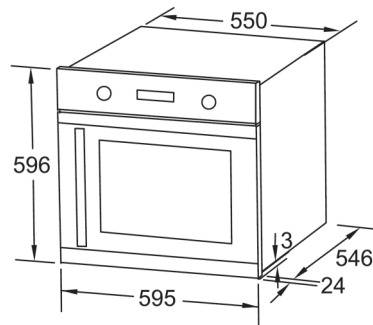

## Side Opening 600mm Oven – OV608SDS

### Product Specifications \*

Finish—Exterior	Fingerprint resistant stainless steel Triple glazed door
Finish—Interior	High grade easy clean enamel
Dimensions	595 (W) x 596 (H) x 546mm (D)
Capacity	67L
Power Source	Electricity 15amp
Functions	
Standard Accessories	1 x wire rack 1 x baking tray 1 x grill insert
Shelves	5 levels
Features	Side opening door (can be left or right opening) 8 cooking functions with digital timer Ergonomic easy turn knobs Digital clock display Finger print resistant stainless steel Removable cool touch glass door
Warranty	3 years