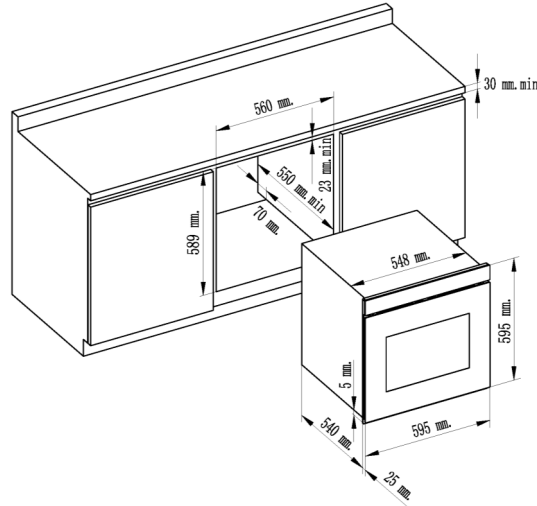

## Built in 600mm Oven – OV607SSL

### Product Specifications \*

Finish—Exterior	Fingerprint resistant stainless steel Triple glazed cool touch door
Finish—Interior	High grade easy clean enamel
Dimensions	595(w) X 595 (h) X 565mm (d)
Capacity	75L
Power Source	Electricity 15amp plug in
Functions	
Standard Accessories	2 x telescopic rails 2 x telescopic racks 1 x baking tray 1 x grill insert
Shelves	4 levels
Features	7 cooking functions 2 telescopic rails & racks 8 cooking levels LED Fully programmable timer Digital Clock Cavity cooling system Removable cool touch triple glazed door
Warranty	3 years