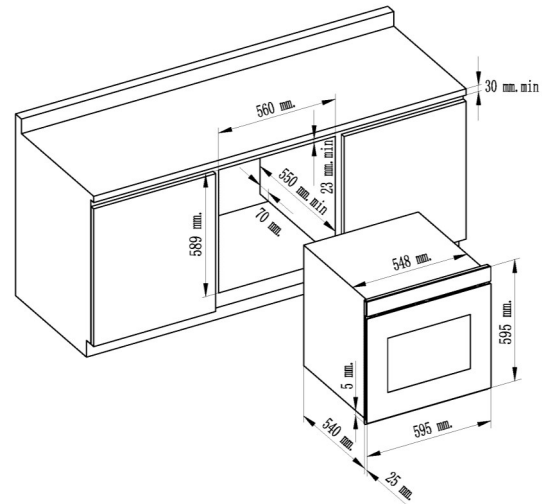

Built in 600mm Oven – OV607BBL

Product Specifications *

Finish—Exterior	Black Glass Triple-glazed cool touch door
Finish—Interior	High grade, easy-clean enamel
Dimensions	595 (w) X 595 (h) X (565mm (d)
Capacity	75L
Power Source	Electricity 15amp plug in
Functions	
Standard Accessories	2 x telescopic rails 2 x telescopic racks 2 x baking tray 1 x grill insert 1 x tray handle
Shelves	4 levels
Features	7 cooking functions 2 telescopic rails & racks LED Fully programmable timer Digital Clock Cavity cooling system Removable cool touch triple glazed door Cavity cooling system
Warranty	3 years

*Specifications and product size may change without notice. Shinda International is not responsible for any errors or omissions.

All dimensions and images are for illustrative purposes and cut-outs should be based on physical product measurements.