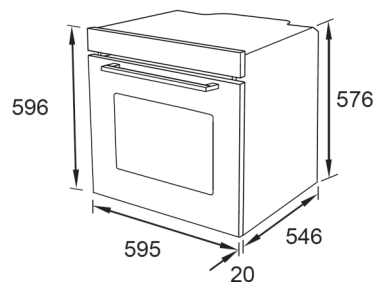

Built in 600mm Oven - OV605DMB

*Specifications and product size may change without notice. Shinda Australia is not responsible for any errors or omissions. All dimensions and images are for illustrative purposes and cut-outs should be based on physical product measurements.

202211

Product Specifications*

Finish — exterior	Black glass Triple glazed door
Finish — interior	High grade easy to clean enamel
Dimensions	595(W) x 596(H) x 546mm(D) (Product)
Capacity	82L gross / 72L nett
Power Source	Electricity 10 amp plug in
Functions	
Standard Accessories	1 x wire rack 1 x baking tray 1 x grill insert
Shelves	5 levels
Features	5 functions including fan forced Modern slim display panel 120min mechanical timer Oven ventilation system Triple glazed cool touch door Removable oven door for easy cleaning
Warranty	3 years