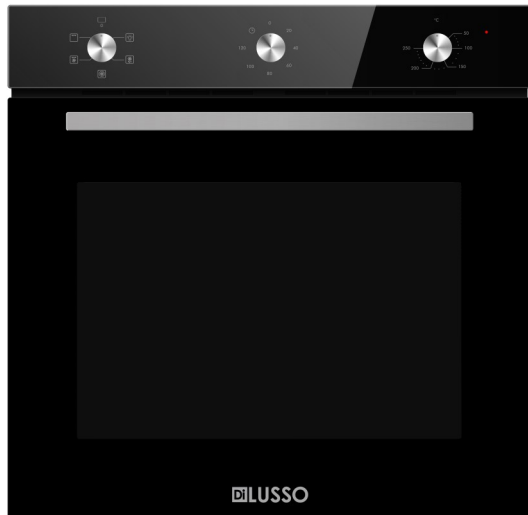

Built in 600mm Oven - OV605DMB

*Specifications and product size may change without notice. Shinda Australia is not responsible for any errors or omissions. All dimensions and images are for illustrative purposes and cut-outs should be based on physical product measurements.

202211

Product Specifications*

Finish — exterior	Black glass Triple glazed door
Finish — interior	High grade easy to clean enamel
Dimensions	595(W) x 596(H) x 546mm(D) (Product)
Capacity	82L gross / 72L nett
Power Source	Electricity 10 amp plug in
Functions	
Standard Accessories	1 x wire rack 1 x baking tray 1 x grill insert
Shelves	5 levels
Features	5 functions including fan forced Modern slim display panel 120min mechanical timer Oven ventilation system Triple glazed cool touch door Removable oven door for easy cleaning
Warranty	3 years