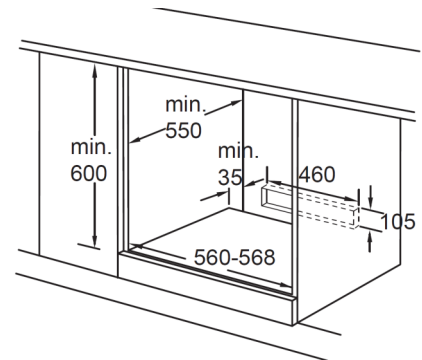

Built in 600mm Oven - OV605DMB

*Specifications and product size may change without notice. Shinda Australia is not responsible for any errors or omissions. All dimensions and images are for illustrative purposes and cut-outs should be based on physical product measurements.

202211

Product Specifications*

Finish — exterior	Black glass Triple glazed door
Finish — interior	High grade easy to clean enamel
Dimensions	595(W) x 596(H) x 546mm(D) (Product)
Capacity	82L gross / 72L nett
Power Source	Electricity 10 amp plug in
Functions	
Standard Accessories	1 x wire rack 1 x baking tray 1 x grill insert
Shelves	5 levels
Features	5 functions including fan forced Modern slim display panel 120min mechanical timer Oven ventilation system Triple glazed cool touch door Removable oven door for easy cleaning
Warranty	3 years