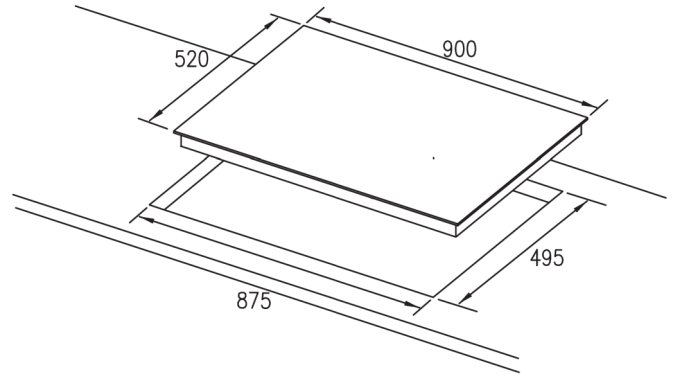

Induction Cooktop — 900mm — IC904GKF

Product Specifications

Finish	Bevelled Edged Euro Kera Glass	
Dimensions	900(W) x 520mm(D) (product) 875(W) x 495mm(D) (cut out)	
Power Source	32 amp hard wired	
Zones	2 x 1500W / 2000W booster 2 x 2000W / 2600W booster	1 x 2300W / 3000W booster Flexi-zone 3000W / 3600W booster
Controls	Sensor touch slide controls 9 variable heating levels	
Features	Bevelled edged Euro Kera glass for a flush finish Flexi-zone for larger pans Power booster function on all zones Timer function Pause function Cookware detection Residual heat indicators Overheating protection Child lock	
Warranty	3 years	