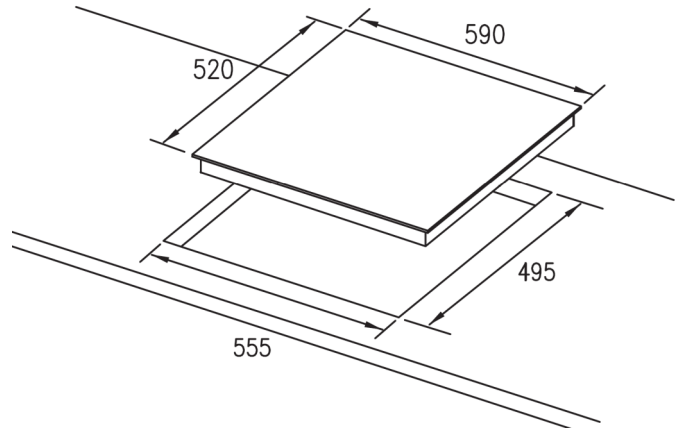

Induction Cooktop — 600mm — IC603GKB

Product Specifications

Finish	Bevelled Edged Euro Kera Glass	
Dimensions	590(W) x 520mm(D) (product) 555(W) x 495mm(D) (cut out)	
Power Source	32 amp hard wired	
Zones	2 x 1500W / 2000W booster 1 x 2000W / 2600W booster	1 x 2000W / 3000W booster Flexi-zone 1500W / 2000W booster
Controls	Sensor touch slide controls 9 variable heating levels	
Features	<ul style="list-style-type: none"> Bevelled edged Euro Kera glass for a flush finish Flexi-zone for larger pans Power booster function on all zones Timer function Pause function Cookware detection Residual heat indicators Overheating protection Child lock 	
Warranty	3 years	