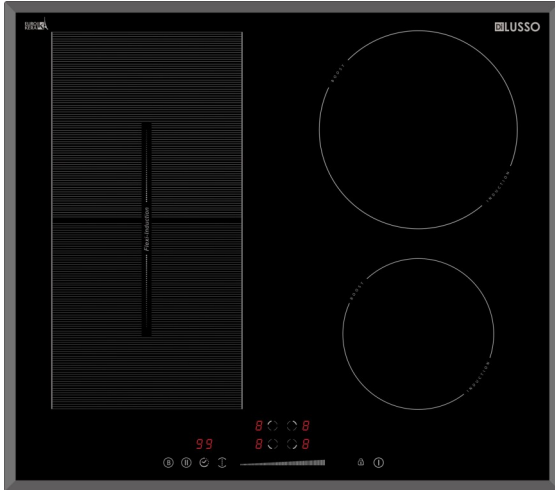

Induction Cooktop — 600mm — IC603GKB

Product Specifications

Finish	Bevelled Edged Euro Kera Glass	
Dimensions	590(W) x 520mm(D) (product) 555(W) x 495mm(D) (cut out)	
Power Source	32 amp hard wired	
Zones	2 x 1500W / 2000W booster 1 x 2000W / 2600W booster	1 x 2000W / 3000W booster Flexi-zone 1500W / 2000W booster
Controls	Sensor touch slide controls 9 variable heating levels	
Features	<ul style="list-style-type: none"> Bevelled edged Euro Kera glass for a flush finish Flexi-zone for larger pans Power booster function on all zones Timer function Pause function Cookware detection Residual heat indicators Overheating protection Child lock 	
Warranty	3 years	