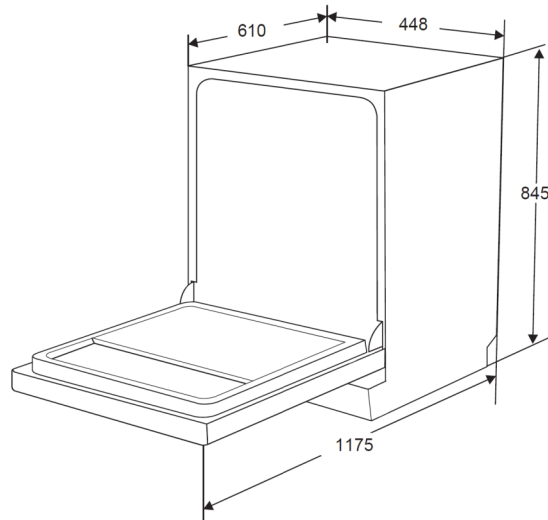

Dishwasher 450mm

Model: DW45MBP

\* Specifications and product size may change without notice. Shinda Australia is not responsible for any errors or omissions. All dimensions and images are for illustrative purposes and cut-outs should be based on physical product measurements.

Product Specifications*	
Finish	Black
Dimensions	448(W) x 610(D) x 845mm(H) (product)
Water rating	3 stars 11.2L/min
Energy rating	3 stars
Controls	Press button controls
Capacity	9 place settings
Functions	6 washing programs
Features	Space saving Intensive, Heavy, Eco, Glass, 90min, Rapid washing programs Half load and extra dry options Delay start function Stainless steel drum
Warranty	3 years