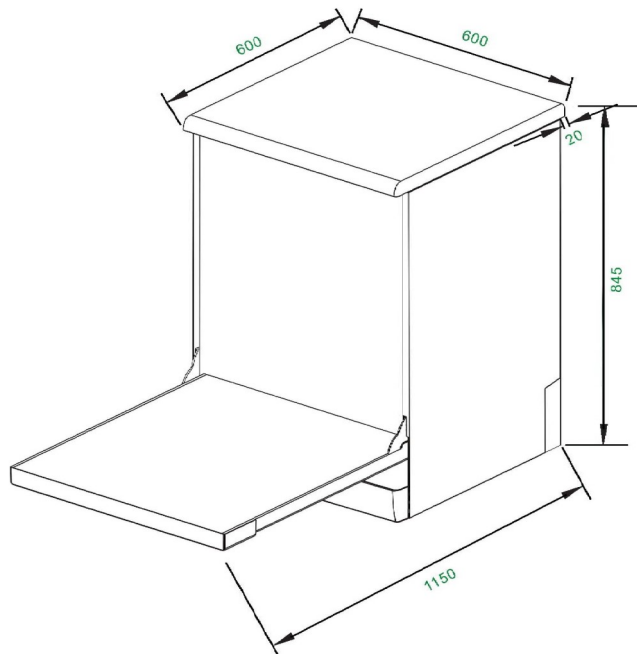

Dishwasher – DW365DGS

Product Specifications *

| | |
|---------------|---|
| Finish | Stainless steel |
| Dimensions | 600 (W) x 600 (D) x 845mm (H) |
| Water Rating | 4.5 stars |
| Energy Rating | 3.5 stars |
| Controls | Electronic touch with LCD display |
| Functions | 6 washing programs |
| Features | <ul style="list-style-type: none"> 14 place settings Third level cutlery drawer Concealed heating element Foldable lower racks Height adjustable upper basket Aquasafe flood protection Removable top cover Delay start Child lock |
| Warranty | 3 years |