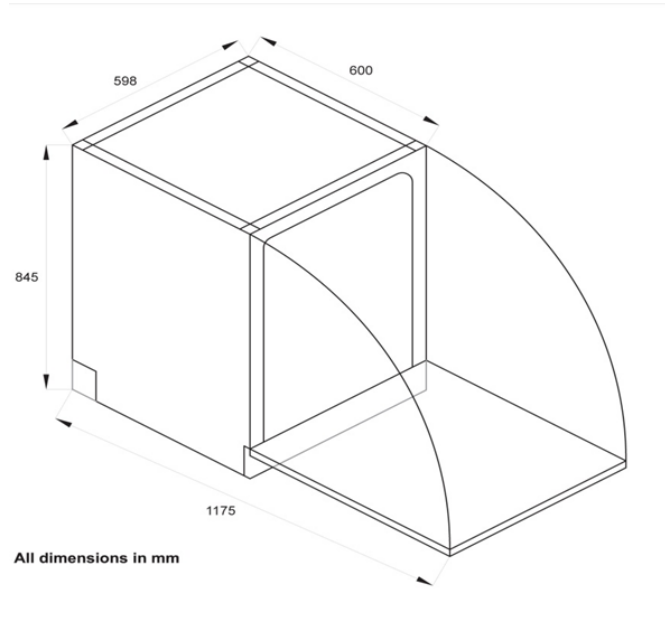

### Product Specifications \*

Finish	Stainless Steel
Dimensions	598 (W) x 600 (D) x 845mm (H)
Water Rating	4 stars
Energy Rating	3.5 stars
Controls	Electronic touch with LCD display
Functions	7 washing programs
Features	<ul style="list-style-type: none"> <li>14 place settings</li> <li>Half load option</li> <li>Concealed heating element</li> <li>Foldable lower racks</li> <li>Height adjustable upper basket</li> <li>Third level cutlery drawer</li> <li>Aquasafe flood protection</li> <li>Delay start</li> <li>Child lock</li> </ul>
Warranty	3 years