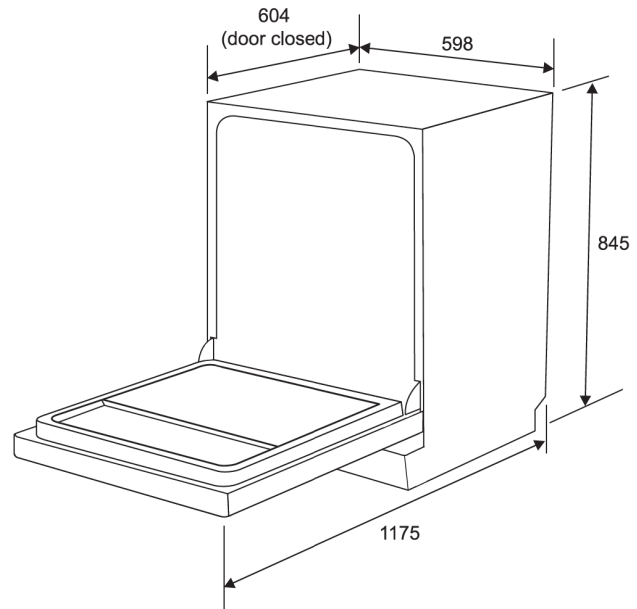

Dishwasher 600mm— DW269SS

Product Specification

Finish	Stainless steel door and display panel
Dimensions	598(W) x 604(D) x 845mm(H)
WELS Water Rating	4.5 stars
Energy Rating	3 stars
Controls	Press button
Features	<ul style="list-style-type: none"> 12 place settings 6 washing programs 49dB noise level Delay start Half load option Dry+ function Removable top cover
Warranty	3 years