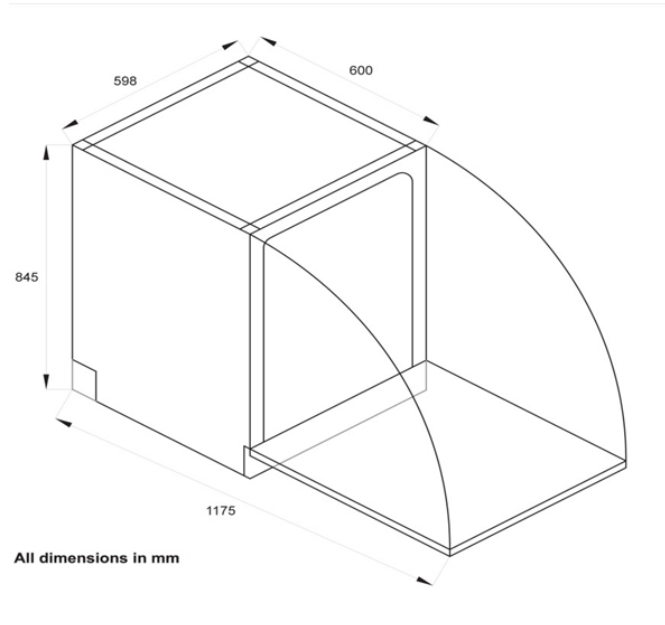

### Product Specifications \*

Finish	Stainless steel
Dimensions	598 (W) x 600 (D) x 845mm (H)
Water Rating	4.5 stars
Energy Rating	3.0 stars
Controls	Electronic press controls
Functions	6 washing programs
Features	12 place settings Cutlery basket Concealed heating element Height adjustable upper basket Delay start Full stainless steel door and display panel Removable top cover
Warranty	3 years