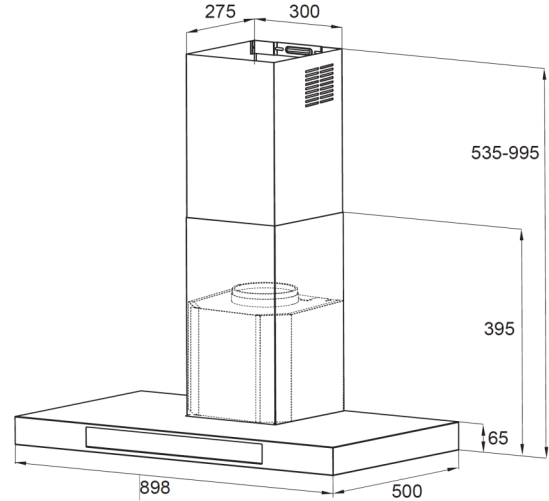

T-style Canopy Rangehood — 900mm — CH924SL

*Specifications and product size may change without notice. Shinda Australia is not responsible for any errors or omissions. All dimensions and images are for illustrative purposes and cut-outs should be based on physical product measurements.

Product Specifications*

Finish	Stainless steel
Dimensions	898(W) x 500mm(D) (product)
Power Source	10 amp
Installation	Wall mounted
Modes	Ducted or Recirculating
Flue Diameter	150mm
Capacity	1000m ³ /hr
Motor	400 watt motor
Noise Rating	<59dB
Speeds	4 speed touch controls
Lighting	LED light bar
Filter	3 x Aluminium filters, removable and washable
Options	Charcoal filters; Interchangeable Q series motor
Warranty	3 years