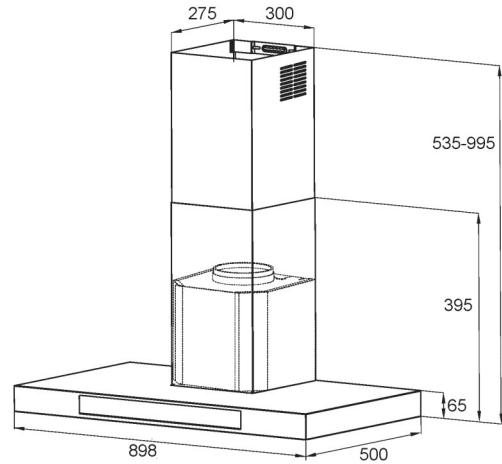

Q Series T Style Rangehood 900mm – CH924SL-EXT

Indoor Motor
HGIX

Outdoor Motor
HGSS

Product Specifications*

Finish	Stainless Steel
Dimensions	898 X 500mm
Power Source	10 amp, 4m cable
Installation	Wall mounted
Flue Diameter	150mm
Max height	995mm including body
Capacity	1000m3/hr
Motor	380W motor
Noise rating	<59db (at location of motor)
Speeds	4 speed concealed LED touch controls
Filter	3 x Aluminium filters, removable and washable
Illumination	LED light bar
Options	Indoor motor (code: HGIX) Outdoor motor (code: HGSS) Remote control
Warranty	3 years on body 7 years on motor

*Specifications and product size may change without notice. Shinda International is not responsible for any errors or omissions.

All dimensions and images are for illustrative purposes and cut-outs should be based on physical product measurements.