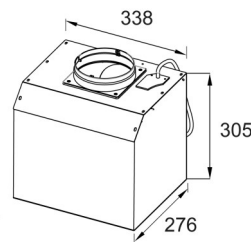

Q Series T Style Rangehood 900mm – CH924SL-EXT

Indoor Motor
HGIX

Outdoor Motor
HGSS

Product Specifications*

Finish	Stainless Steel
Dimensions	898 X 500mm
Power Source	10 amp, 4m cable
Installation	Wall mounted
Flue Diameter	150mm
Max height	995mm including body
Capacity	1000m3/hr
Motor	380W motor
Noise rating	<59db (at location of motor)
Speeds	4 speed concealed LED touch controls
Filter	3 x Aluminium filters, removable and washable
Illumination	LED light bar
Options	Indoor motor (code: HGIX) Outdoor motor (code: HGSS) Remote control
Warranty	3 years on body 7 years on motor