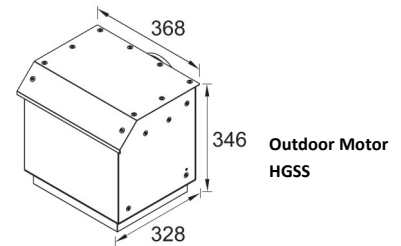

Q Series T Style Rangehood 900mm – CH924SL-EXT

Indoor Motor
HGIX

Outdoor Motor
HGSS

Product Specifications*

Finish	Stainless Steel
Dimensions	898 X 500mm
Power Source	10 amp, 4m cable
Installation	Wall mounted
Flue Diameter	150mm
Max height	995mm including body
Capacity	1000m3/hr
Motor	380W motor
Noise rating	<59db (at location of motor)
Speeds	4 speed concealed LED touch controls
Filter	3 x Aluminium filters, removable and washable
Illumination	LED light bar
Options	Indoor motor (code: HGIX) Outdoor motor (code: HGSS) Remote control
Warranty	3 years on body 7 years on motor