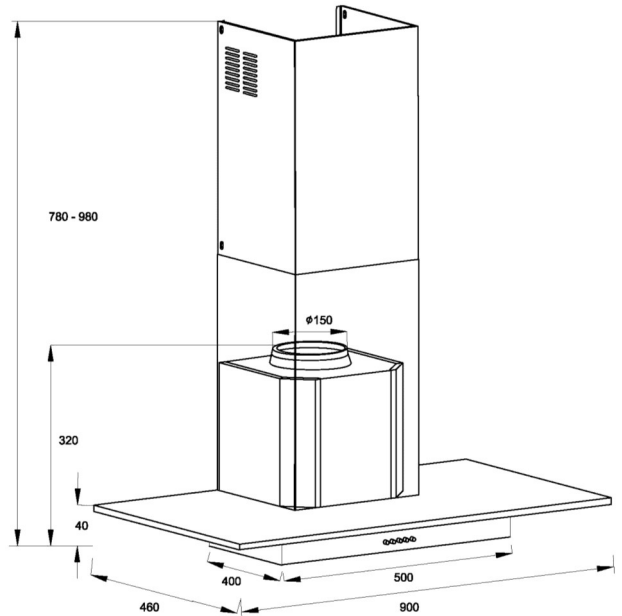

## Glass Canopy Rangehood 900mm – CH907GSS

### Product Specifications \*

Finish	Stainless Steel
Dimensions	900 x 460mm
Power Source	10amp
Installation	Wall mounted
Ducting	Ducted or recirculating
Flue Dimension	150mm
Max Height	980mm including body
Capacity	750m <sup>3</sup> /hr
Motor	260W motor with stainless steel chassis
Noise Rating	<59dB
Speeds	3 speed soft touch controls
Filter	2 x Aluminium filters, removable and washable
Illumination	2 x LED lights
Options	Charcoal Filters Interchangeable motor options
Warranty	3 years