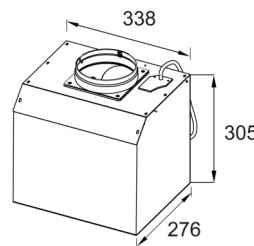

Q Series Straight Glass Rangehood 900mm – CH907GSS-EXT

Indoor Motor
HGIX

Outdoor Motor
HGSS

Product Specifications*

Finish	Stainless steel with tempered glass
Dimensions	900 X 460mm
Power Source	10 amp, 4m cable
Installation	Wall mounted
Flue Diameter	150mm
Max height	980mm including body
Capacity	1000m ³ /hr
Motor	380W motor
Noise rating	<59db (at location of motor)
Speeds	3 speed soft touch controls
Filter	2 x Aluminium filters, removable and washable
Illumination	2 x LED lights
Options	Indoor motor (code: HGIX) Outdoor motor (code: HGSS)
Warranty	3 years on body 7 years on motor