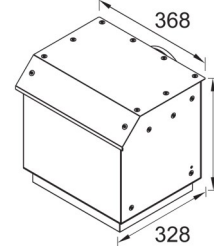

Q Series Straight Glass Rangehood 900mm – CH907GSS-EXT

Indoor Motor
HGIX

Outdoor Motor
HGSS

Product Specifications*

Finish	Stainless steel with tempered glass
Dimensions	900 X 460mm
Power Source	10 amp, 4m cable
Installation	Wall mounted
Flue Diameter	150mm
Max height	980mm including body
Capacity	1000m ³ /hr
Motor	380W motor
Noise rating	<59db (at location of motor)
Speeds	3 speed soft touch controls
Filter	2 x Aluminium filters, removable and washable
Illumination	2 x LED lights
Options	Indoor motor (code: HGIX) Outdoor motor (code: HGSS)
Warranty	3 years on body 7 years on motor