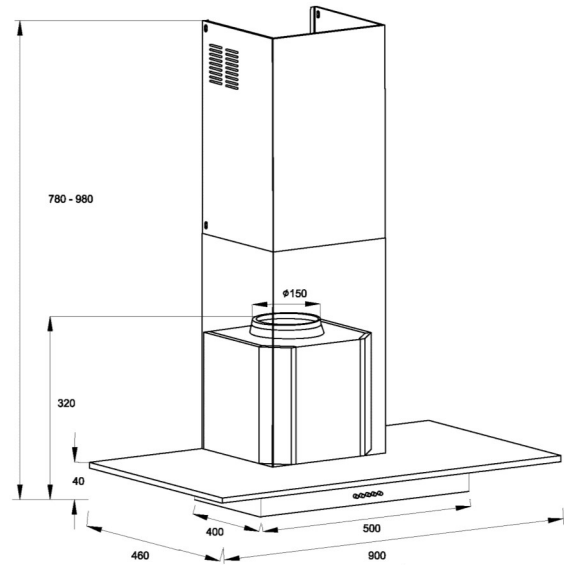

Q Series Straight Glass Rangehood 900mm – CH907GSS-EXT

Indoor Motor
HGIX

Outdoor Motor
HGSS

Product Specifications*

Finish	Stainless steel with tempered glass
Dimensions	900 X 460mm
Power Source	10 amp, 4m cable
Installation	Wall mounted
Flue Diameter	150mm
Max height	980mm including body
Capacity	1000m ³ /hr
Motor	380W motor
Noise rating	<59db (at location of motor)
Speeds	3 speed soft touch controls
Filter	2 x Aluminium filters, removable and washable
Illumination	2 x LED lights
Options	Indoor motor (code: HGIX) Outdoor motor (code: HGSS)
Warranty	3 years on body 7 years on motor

*Specifications and product size may change without notice. Shinda International is not responsible for any errors or omissions.

All dimensions and images are for illustrative purposes and cut-outs should be based on physical product measurements.