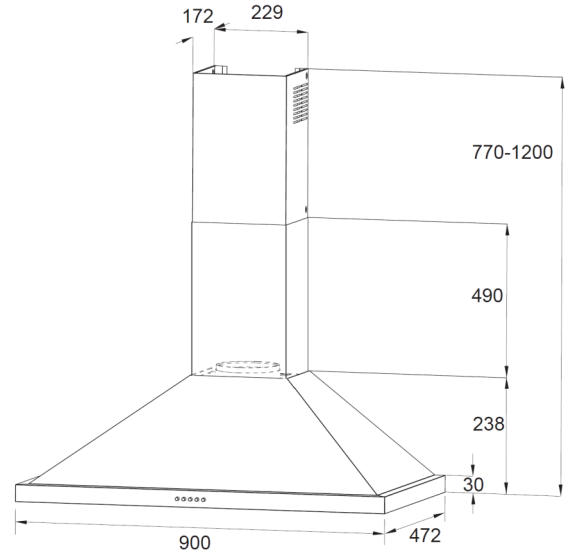

Canopy Rangehood — 900mm — CH906SS

Product Specifications

Finish	Stainless steel
Dimensions	900W) x 472(D) (product)
Power Source	10 amp
Installation	Wall mounted
Modes	Ducted or Recirculating
Flue Diameter	150mm
Capacity	600m3/hr
Motor	210 watt motor
Noise Rating	<69dB
Speeds	3 speed
Lighting	2 x LED lights
Filter	3 x Aluminium filters, removable and washable
Options	Charcoal filters
Warranty	3 years