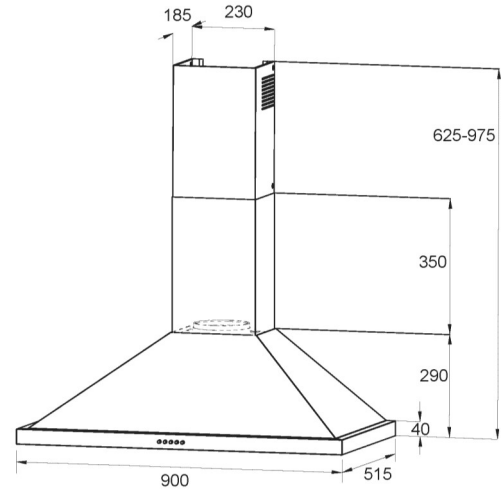

## Q Series Canopy Ranghood 900mm – CH901SS-EXT

Indoor Motor  
HGIX

Outdoor Motor  
HGSS

### Product Specifications\*

Finish	Stainless Steel
Dimensions	900 X 515mm
Power Source	10 amp, 4m cable
Installation	Wall mounted
Flue Diameter	150mm
Max height	975mm including body
Capacity	1000m3/hr
Motor	380W motor
Noise rating	<59db (at location of motor)
Speeds	3 speed soft touch controls
Filter	3 x Aluminium filters, removable and washable
Illumination	2 x LED lights
Options	Indoor motor (code: HGIX) Outdoor motor (code: HGSS)
Warranty	3 years on body 7 years on motor