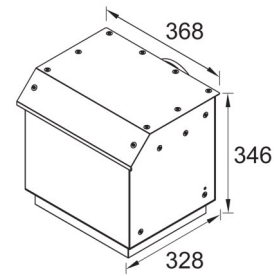

## Q Series Canopy Ranghood 900mm – CH901SS-EXT

Indoor Motor  
HGIX

Outdoor Motor  
HGSS

### Product Specifications\*

Finish	Stainless Steel
Dimensions	900 X 515mm
Power Source	10 amp, 4m cable
Installation	Wall mounted
Flue Diameter	150mm
Max height	975mm including body
Capacity	1000m3/hr
Motor	380W motor
Noise rating	<59db (at location of motor)
Speeds	3 speed soft touch controls
Filter	3 x Aluminium filters, removable and washable
Illumination	2 x LED lights
Options	Indoor motor (code: HGIX) Outdoor motor (code: HGSS)
Warranty	3 years on body 7 years on motor