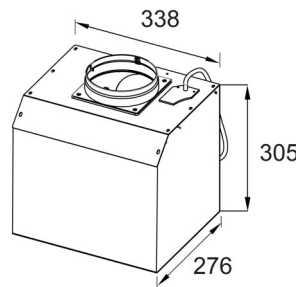

Indoor Motor
HGIX