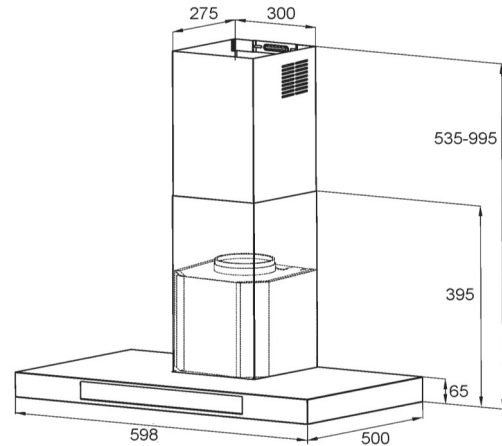

T Style Canopy Rangehood 600mm – CH624SL

Product Specifications *

Finish	Stainless steel with black glass display
Dimensions	598 x 500mm
Power Source	10amp
Installation	Wall mounted
Ducting	Ducted or recirculating
Flue Dimension	150mm
Max Height	995mm including body
Capacity	1000m3/hr
Motor	400W motor with stainless steel chassis
Noise Rating	<59dB
Speeds	4 speed concealed LED touch control
Filter	2 x Aluminium filters, removable and washable
Illumination	LED light bar
Options	Charcoal filters Remote control Interchangeable motor options
Warranty	3 years

*Specifications and product size may change without notice. Shinda International is not responsible for any errors or omissions.

All dimensions and images are for illustrative purposes and cut-outs should be based on physical product measurements.