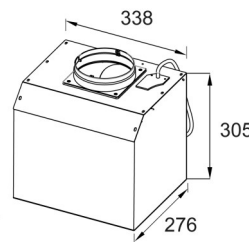

Q Series T Style Rangehood 600mm – CH624SL-EXT

Indoor Motor
HGIX

Outdoor Motor
HGSS

Product Specifications*

Finish	Stainless Steel
Dimensions	598 X 500mm
Power Source	10 amp, 4m cable
Installation	Wall mounted
Flue Diameter	150mm
Max height	995mm including body
Capacity	1000m3/hr
Motor	380W motor
Noise rating	<59db (at location of motor)
Speeds	4 speed concealed LED touch controls
Filter	2 x Aluminium filters, removable and washable
Illumination	LED light bar
Options	Indoor motor (code: HGIX) Outdoor motor (code: HGSS) Remote control
Warranty	3 years on body 7 years on motor