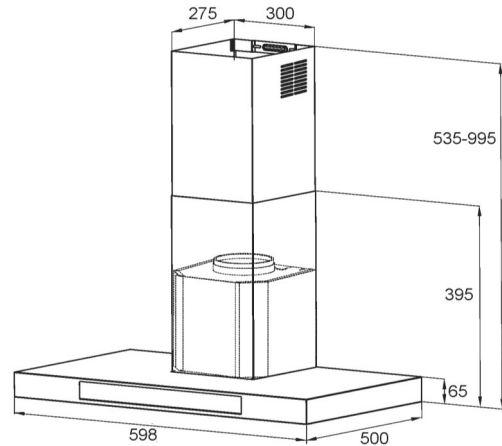

Q Series T Style Rangehood 600mm – CH624SL-EXT

Indoor Motor
HGIX

Outdoor Motor
HGSS

Product Specifications*

Finish	Stainless Steel
Dimensions	598 X 500mm
Power Source	10 amp, 4m cable
Installation	Wall mounted
Flue Diameter	150mm
Max height	995mm including body
Capacity	1000m3/hr
Motor	380W motor
Noise rating	<59db (at location of motor)
Speeds	4 speed concealed LED touch controls
Filter	2 x Aluminium filters, removable and washable
Illumination	LED light bar
Options	Indoor motor (code: HGIX) Outdoor motor (code: HGSS) Remote control
Warranty	3 years on body 7 years on motor

*Specifications and product size may change without notice. Shinda International is not responsible for any errors or omissions.

All dimensions and images are for illustrative purposes and cut-outs should be based on physical product measurements.