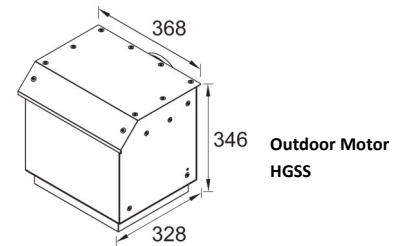

Q Series T Style Rangehood 600mm – CH624SL-EXT

Indoor Motor
HGIX

Outdoor Motor
HGSS

Product Specifications*

Finish	Stainless Steel
Dimensions	598 X 500mm
Power Source	10 amp, 4m cable
Installation	Wall mounted
Flue Diameter	150mm
Max height	995mm including body
Capacity	1000m3/hr
Motor	380W motor
Noise rating	<59db (at location of motor)
Speeds	4 speed concealed LED touch controls
Filter	2 x Aluminium filters, removable and washable
Illumination	LED light bar
Options	Indoor motor (code: HGIX) Outdoor motor (code: HGSS) Remote control
Warranty	3 years on body 7 years on motor