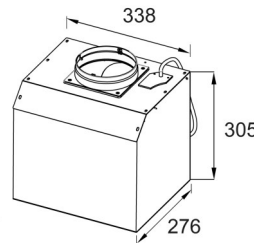

Q Series Straight Glass Rangehood 600mm – CH607GSS-EXT

Indoor Motor
HGIX

Outdoor Motor
HGSS

Product Specifications*

Finish	Stainless steel with tempered glass
Dimensions	600 X 460mm
Power Source	10 amp, 4m cable
Installation	Wall mounted
Flue Diameter	150mm
Max height	980mm including body
Capacity	1000m3/hr
Motor	380W motor
Noise rating	<59db (at location of motor)
Speeds	3 speed soft touch controls
Filter	2 x Aluminium filters, removable and washable
Illumination	2 x LED lights
Options	Indoor motor (code: HGIX) Outdoor motor (code: HGSS)
Warranty	3 years on body 7 years on motor