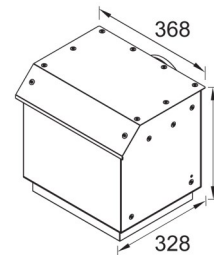

Q Series Straight Glass Rangehood 600mm – CH607GSS-EXT

Indoor Motor
HGIX

Outdoor Motor
HGSS

Product Specifications*

Finish	Stainless steel with tempered glass
Dimensions	600 X 460mm
Power Source	10 amp, 4m cable
Installation	Wall mounted
Flue Diameter	150mm
Max height	980mm including body
Capacity	1000m3/hr
Motor	380W motor
Noise rating	<59db (at location of motor)
Speeds	3 speed soft touch controls
Filter	2 x Aluminium filters, removable and washable
Illumination	2 x LED lights
Options	Indoor motor (code: HGIX) Outdoor motor (code: HGSS)
Warranty	3 years on body 7 years on motor