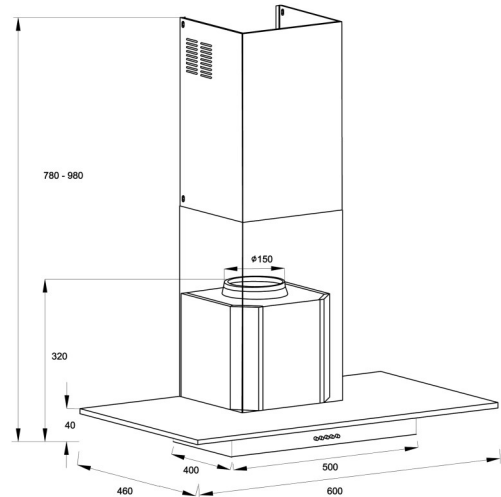

Q Series Straight Glass Rangehood 600mm – CH607GSS-EXT

Indoor Motor
HGIX

Outdoor Motor
HGSS

Product Specifications*

Finish	Stainless steel with tempered glass
Dimensions	600 X 460mm
Power Source	10 amp, 4m cable
Installation	Wall mounted
Flue Diameter	150mm
Max height	980mm including body
Capacity	1000m3/hr
Motor	380W motor
Noise rating	<59db (at location of motor)
Speeds	3 speed soft touch controls
Filter	2 x Aluminium filters, removable and washable
Illumination	2 x LED lights
Options	Indoor motor (code: HGIX) Outdoor motor (code: HGSS)
Warranty	3 years on body 7 years on motor

*Specifications and product size may change without notice. Shinda International is not responsible for any errors or omissions.

All dimensions and images are for illustrative purposes and cut-outs should be based on physical product measurements.