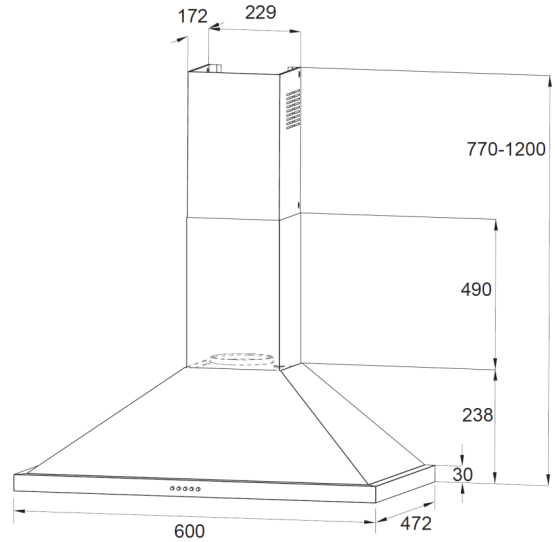

## Canopy Rangehood — 600mm — CH606SS

### Product Specifications

Finish	Stainless steel
Dimensions	600(W) x 472mm(D) (product)
Power Source	10 amp
Installation	Wall mounted
Modes	Ducted or Recirculating
Flue Diameter	150mm
Capacity	600m <sup>3</sup> /hr
Motor	210 watt motor
Noise Rating	<69dB
Speeds	3 speed
Lighting	2 x LED lights
Filter	2 x Aluminium filters, removable and washable
Options	Charcoal filters
Warranty	3 years