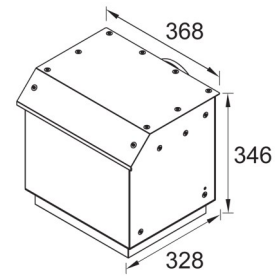

## Q Series Canopy Rangehood 600mm — CH601SS-EXT

Indoor Motor  
HGIX

Outdoor Motor  
HGSS

### Product Specifications\*

Finish	Stainless Steel
Dimensions	600 X 515mm
Power Source	10 amp, 4m cable
Installation	Wall mounted
Flue Diameter	150mm
Max height	975mm including body
Capacity	1000m <sup>3</sup> /hr
Motor	380W motor
Noise rating	<59db (at location of motor)
Speeds	3 speed soft touch controls
Filter	2 x Aluminium filters, removable and washable
Illumination	2 x LED lights
Options	Indoor motor (code: HGIX) Outdoor motor (code: HGSS)
Warranty	3 years on body