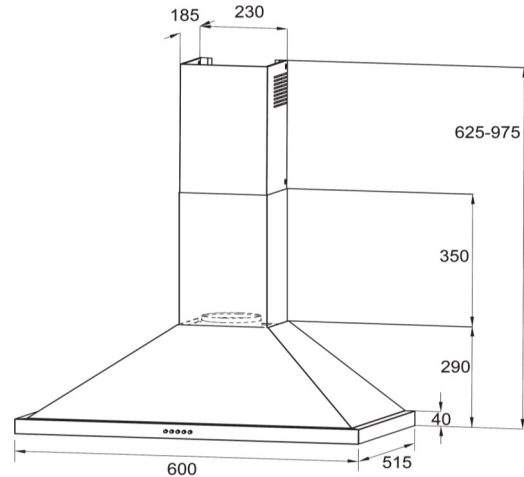

Q Series Canopy Rangehood 600mm — CH601SS-EXT