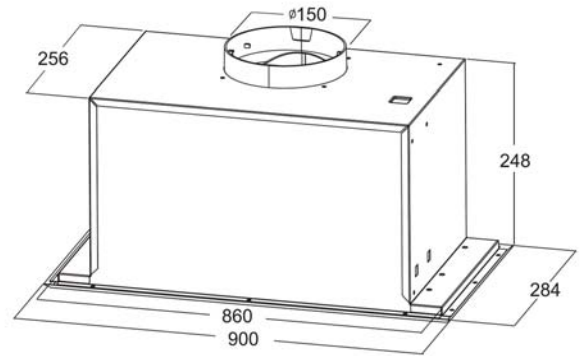

Concealed rangehood—900mm

Model: CE928BP

* Specifications and product size may change without notice. Shinda Australia is not responsible for any errors or omissions. All dimensions and images are for illustrative purposes and cut-outs should be based on physical product measurements.

Product Specifications*

Finish	Black
Dimensions	900(W) x 284mm(D) (product)
Power Source	10 amp
Installation	Undermount
Ducting	Ducted or recirculating
Flue diameter	150mm
Capacity	800m ³ /hr
Motor	290 watt motor
Noise rating	< 69db
Speeds	3 speed mechanical controls
Filter	2 x black aluminium filter, removable and washable
Illumination	2 x 1.5W LED bulbs
Options	Charocal filters
Warranty	3 years