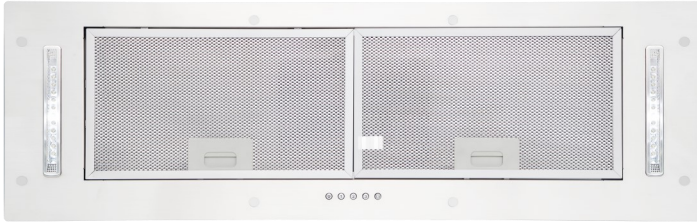

**Q Series Concealed Rangehood 900mm**

**Model: CE920HSS-EXT**

**Product Specifications\***

Finish	Stainless Steel
Dimensions	900(W) x 285mm(D) (product)
Power Source	10amp, 4m cable
Installation	Undermount with offboard motor
Flue Ø	150mm
Capacity	1000m <sup>3</sup> /hr
Motor	380W motor
Noise Rating	<59db (at location of motor)
Speeds	3 speed soft touch controls
Illumination	2 x LED light bars
Filter	2 x aluminium filters
Options	Indoor motor (code: HGIX) Outdoor motor (code: HGSS) Stainless steel baffle filters (code: QBFTR_CE920)
Warranty	3 years on body 7 years on motor