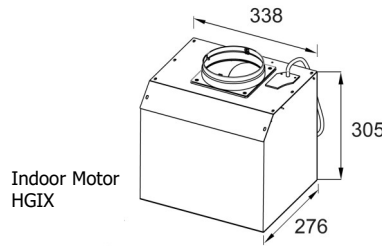

**Q Series Concealed Rangehood 900mm**

**Model: CE920HSS-EXT**

**Product Specifications\***

Finish	Stainless Steel
Dimensions	900(W) x 285mm(D) (product)
Power Source	10amp, 4m cable
Installation	Undermount with offboard motor
Flue Ø	150mm
Capacity	1000m <sup>3</sup> /hr
Motor	380W motor
Noise Rating	<59db (at location of motor)
Speeds	3 speed soft touch controls
Illumination	2 x LED light bars
Filter	2 x aluminium filters
Options	Indoor motor (code: HGIX) Outdoor motor (code: HGSS) Stainless steel baffle filters (code: QBFTR_CE920)
Warranty	3 years on body 7 years on motor