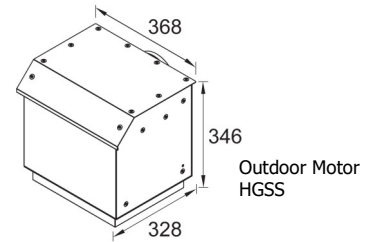

**Q Series Concealed Rangehood 900mm**

**Model: CE920HSS-EXT**

**Product Specifications\***

Finish	Stainless Steel
Dimensions	900(W) x 285mm(D) (product)
Power Source	10amp, 4m cable
Installation	Undermount with offboard motor
Flue Ø	150mm
Capacity	1000m <sup>3</sup> /hr
Motor	380W motor
Noise Rating	<59db (at location of motor)
Speeds	3 speed soft touch controls
Illumination	2 x LED light bars
Filter	2 x aluminium filters
Options	Indoor motor (code: HGIX) Outdoor motor (code: HGSS) Stainless steel baffle filters (code: QBFTR_CE920)
Warranty	3 years on body 7 years on motor