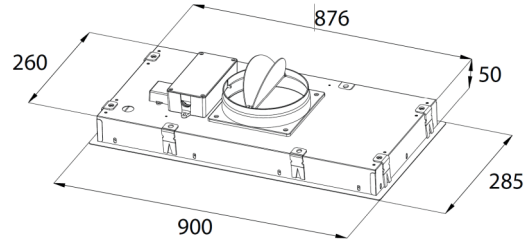

**Q Series Concealed Rangehood 900mm**

**Model: CE920HSS-EXT**

**Product Specifications\***

Finish	Stainless Steel
Dimensions	900(W) x 285mm(D) (product)
Power Source	10amp, 4m cable
Installation	Undermount with offboard motor
Flue Ø	150mm
Capacity	1000m <sup>3</sup> /hr
Motor	380W motor
Noise Rating	<59db (at location of motor)
Speeds	3 speed soft touch controls
Illumination	2 x LED light bars
Filter	2 x aluminium filters
Options	Indoor motor (code: HGIX) Outdoor motor (code: HGSS) Stainless steel baffle filters (code: QBFTR_CE920)
Warranty	3 years on body 7 years on motor