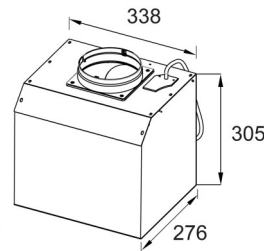

Q Series Concealed Rangehood 700mm – CE900HSS-EXT

Indoor Motor
HGIX

Outdoor Motor
HGSS

Product Specifications*

Finish	Stainless Steel
Dimensions	700 X 285mm
Power Source	10 amp, 4m cable
Installation	Undermount
Flue Diameter	150mm
Capacity	1000m3/hr
Motor	380W motor
Noise rating	<59db (at location of motor)
Speeds	3 speed soft touch controls
Filter	1 x aluminium filter, removable and washable
Illumination	2 x LED light bars
Options	Indoor motor (code: HGIX) Outdoor motor (code: HGSS)
Warranty	3 years on body 7 years on motor