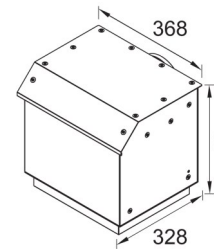

Q Series Concealed Rangehood 700mm – CE900HSS-EXT

Indoor Motor
HGIX

Outdoor Motor
HGSS

Product Specifications*

Finish	Stainless Steel
Dimensions	700 X 285mm
Power Source	10 amp, 4m cable
Installation	Undermount
Flue Diameter	150mm
Capacity	1000m3/hr
Motor	380W motor
Noise rating	<59db (at location of motor)
Speeds	3 speed soft touch controls
Filter	1 x aluminium filter, removable and washable
Illumination	2 x LED light bars
Options	Indoor motor (code: HGIX) Outdoor motor (code: HGSS)
Warranty	3 years on body 7 years on motor