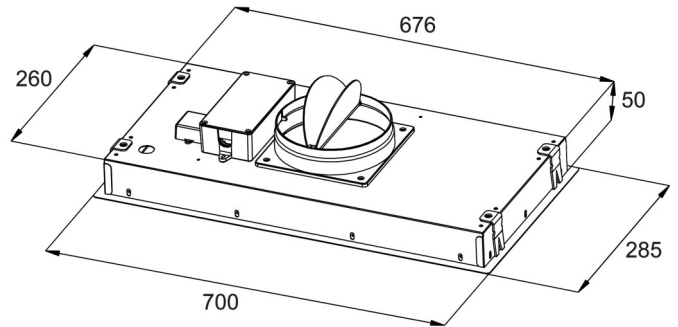

Q Series Concealed Rangehood 700mm – CE900HSS-EXT

Indoor Motor
HGIX

Outdoor Motor
HGSS

Product Specifications*

Finish	Stainless Steel
Dimensions	700 X 285mm
Power Source	10 amp, 4m cable
Installation	Undermount
Flue Diameter	150mm
Capacity	1000m3/hr
Motor	380W motor
Noise rating	<59db (at location of motor)
Speeds	3 speed soft touch controls
Filter	1 x aluminium filter, removable and washable
Illumination	2 x LED light bars
Options	Indoor motor (code: HGIX) Outdoor motor (code: HGSS)
Warranty	3 years on body 7 years on motor

*Specifications and product size may change without notice. Shinda International is not responsible for any errors or omissions.

All dimensions and images are for illustrative purposes and cut-outs should be based on physical product measurements.