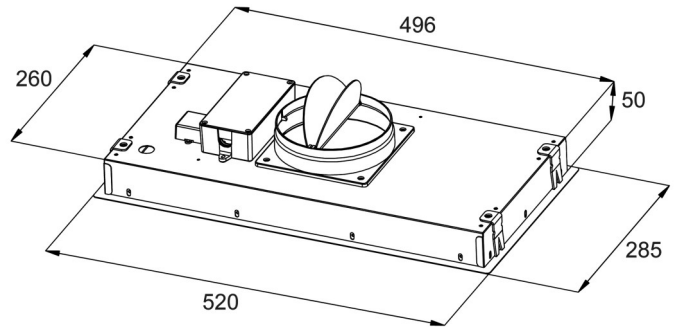

Q Series Concealed Rangehood 520mm – CE600HSS-EXT

Indoor Motor
HGIX

Outdoor Motor
HGSS

Product Specifications*

Finish	Stainless Steel
Dimensions	520 X 285mm
Power Source	10 amp, 4m cable
Installation	Undermount
Flue Diameter	150mm
Capacity	1000m3/hr
Motor	380W motor
Noise rating	<59db (at location of motor)
Speeds	3 speed soft touch controls
Filter	1 x aluminium filter, removable and washable
Illumination	2 x LED light bars
Options	Indoor motor (code: HGIX) Outdoor motor (code: HGSS)
Warranty	3 years on body 7 years on motor

*Specifications and product size may change without notice. Shinda International is not responsible for any errors or omissions.

All dimensions and images are for illustrative purposes and cut-outs should be based on physical product measurements.