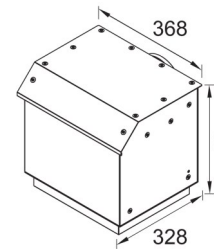

Q Series Concealed Rangehood 520mm – CE600HSS-EXT

Indoor Motor
HGIX

Outdoor Motor
HGSS

Product Specifications*

Finish	Stainless Steel
Dimensions	520 X 285mm
Power Source	10 amp, 4m cable
Installation	Undermount
Flue Diameter	150mm
Capacity	1000m3/hr
Motor	380W motor
Noise rating	<59db (at location of motor)
Speeds	3 speed soft touch controls
Filter	1 x aluminium filter, removable and washable
Illumination	2 x LED light bars
Options	Indoor motor (code: HGIX) Outdoor motor (code: HGSS)
Warranty	3 years on body 7 years on motor