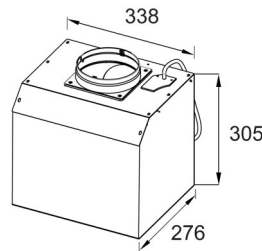

Q Series Concealed Rangehood 520mm – CE600HSS-EXT

Indoor Motor
HGIX

Outdoor Motor
HGSS

Product Specifications*

Finish	Stainless Steel
Dimensions	520 X 285mm
Power Source	10 amp, 4m cable
Installation	Undermount
Flue Diameter	150mm
Capacity	1000m3/hr
Motor	380W motor
Noise rating	<59db (at location of motor)
Speeds	3 speed soft touch controls
Filter	1 x aluminium filter, removable and washable
Illumination	2 x LED light bars
Options	Indoor motor (code: HGIX) Outdoor motor (code: HGSS)
Warranty	3 years on body 7 years on motor