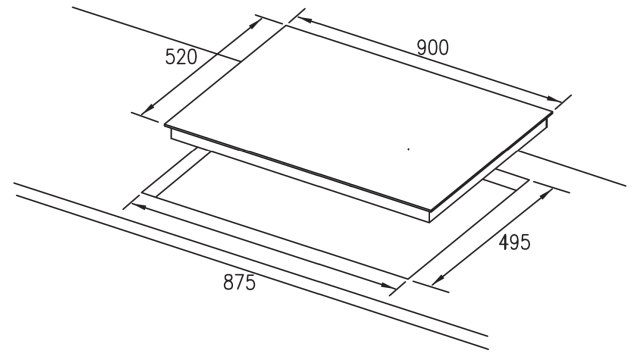

Ceramic Cooktop

Model: CC905MBT

**Product Specifications\***

Finish	Schott bevelled edged ceramic black glass
Dimensions	900(W) x 520mm(D) (product)
Power Source	35 amp hardwired
Zones	2 x 1200watt 1 x 1800watt 1 x 1100 / 2000 watt expandable zone 1 x 1000 / 2200 watt expandable zone
Controls	Touch controls 9 variable heating levels
Features	Auto off timer Residual heat indicator Overheating protection Child lock Bevelled edged Schott glass for a flush finish
Warranty	3 years

\* Specifications and product size may change without notice. Shinda Australia is not responsible for any errors or omissions. All dimensions and images are for illustrative purposes and cut-outs should be based on physical product measurements.