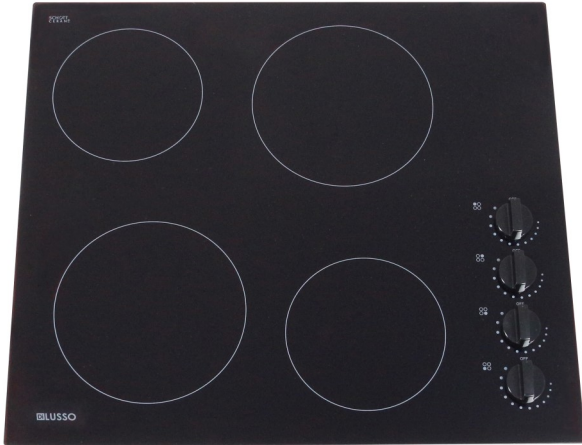

Ceramic Cooktop

Model: CC604MK

Product Specifications*

Finish	Schott ceramic black glass
Dimensions	590(W) x 520mm(D) (product)
Power Source	30 amp hardwired
Zones	2 x 1200watt 2 x 1800watt
Controls	Knob control 12 variable heating levels
Features	Power indicator Residual heat indicator Overheating protection
Warranty	3 years