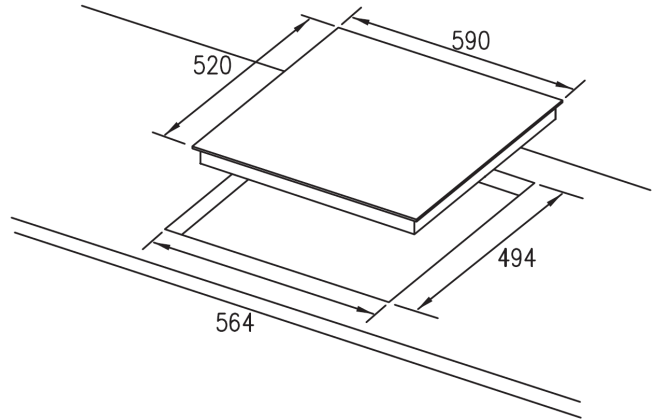

Ceramic Cooktop

Model: CC604MK

Product Specifications*

Finish	Schott ceramic black glass
Dimensions	590(W) x 520mm(D) (product)
Power Source	30 amp hardwired
Zones	2 x 1200watt 2 x 1800watt
Controls	Knob control 12 variable heating levels
Features	Power indicator Residual heat indicator Overheating protection
Warranty	3 years

* Specifications and product size may change without notice. Shinda Australia is not responsible for any errors or omissions. All dimensions and images are for illustrative purposes and cut-outs should be based on physical product measurements.