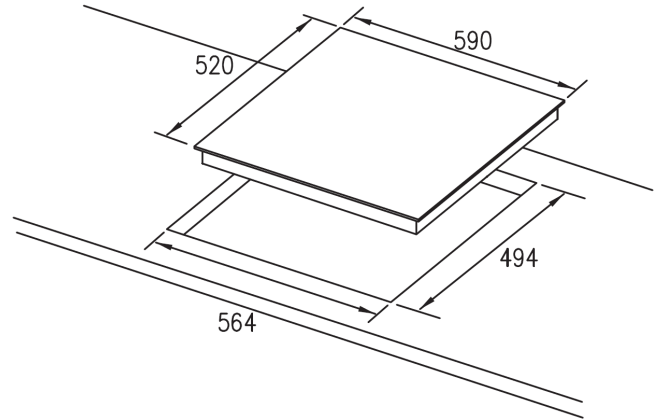

Ceramic Cooktop

Model: CC604MBT

**Product Specifications**

Finish	Schott bevelled edged ceramic black glass
Dimensions	590(W) x 520mm(D) (product)
Power Source	30 amp hardwired
Zones	2 x 1200watt 2 x 1800watt
Controls	Touch controls
Features	Auto off timer Residual heat indicator Overheating protection Child lock Bevelled edged Schott glass for a flush finish
Warranty	3 years