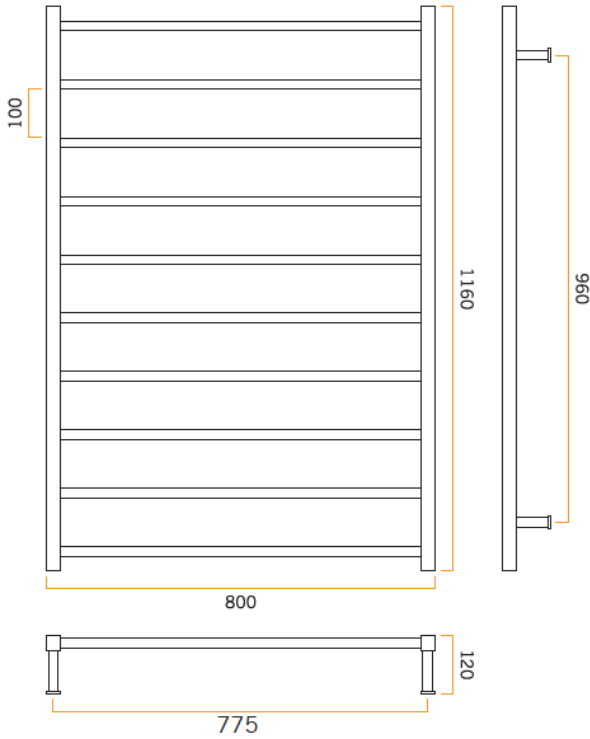

# Thermorail Ladder Towel Rails 240V

Electric Heated Towel Rails for use in bathrooms

Stock Code	Finish	Size (mm)	Output (W)	No. of Bars
SS88MB	Matt Black	W800 x H1160 x D120	153 Watts	10