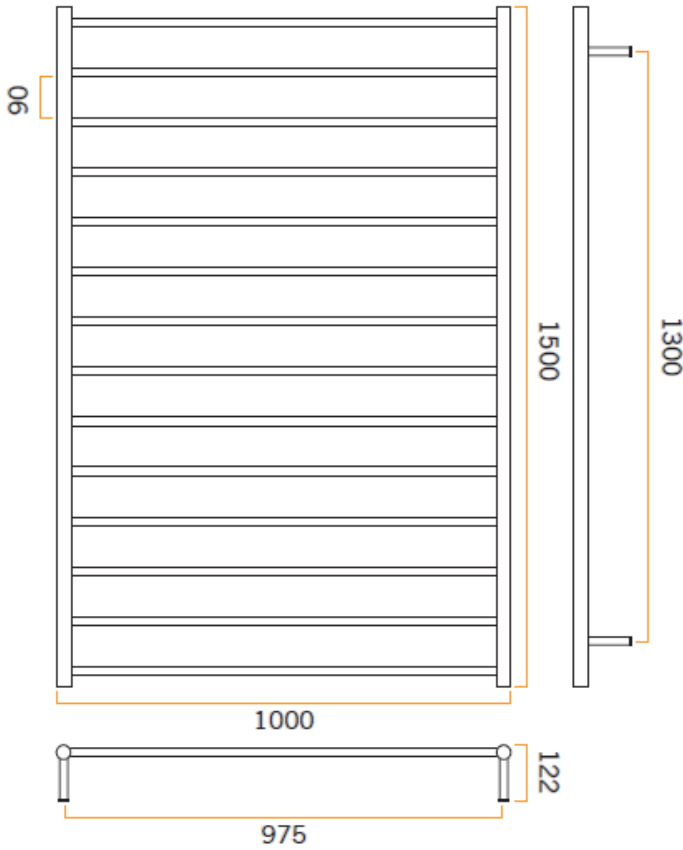

# Thermorail Ladder Towel Rails 240V

Electric Heated Towel Rails for use in bathrooms

Stock Code	Finish	Size (mm)	Output (W)	No. of Bars
SR99M	Polished Stainless Steel	W1000 x H1500 x D122	244 Watts	14