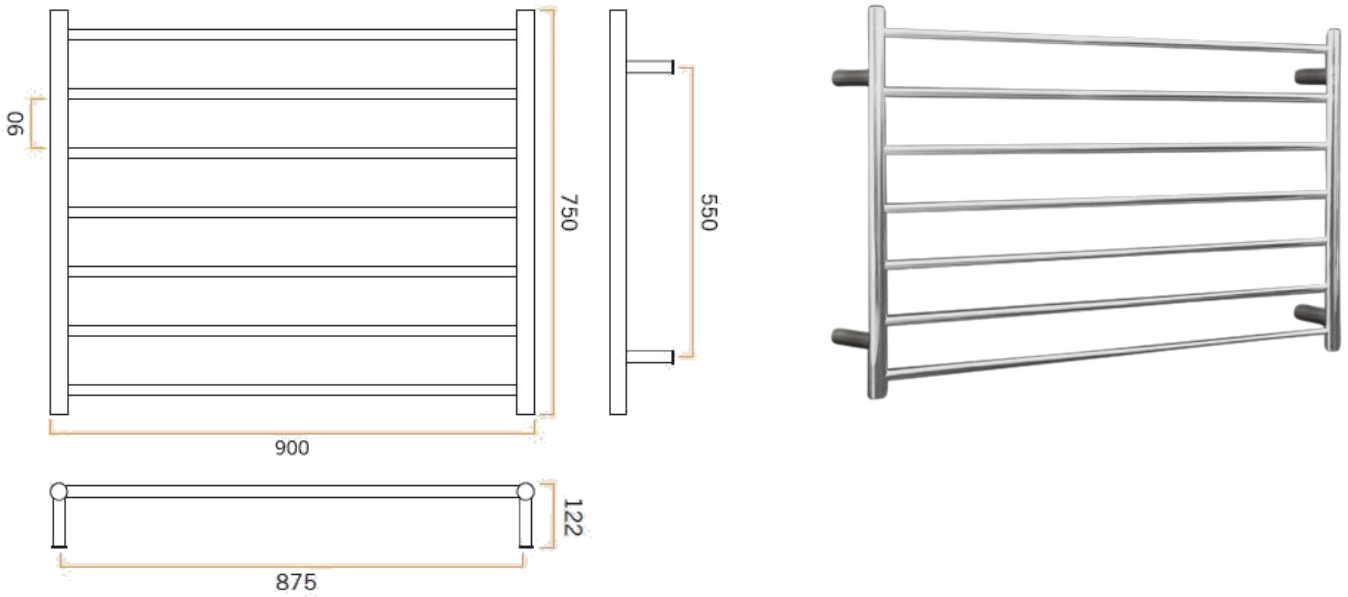

Thermorail Ladder Towel Rails 240V

Electric Heated Towel Rails for use in bathrooms

Stock Code	Finish	Size (mm)	Output (W)	No. of Bars
SR93M	Polished Stainless Steel	W900 x H750 x D122	100 Watts	7