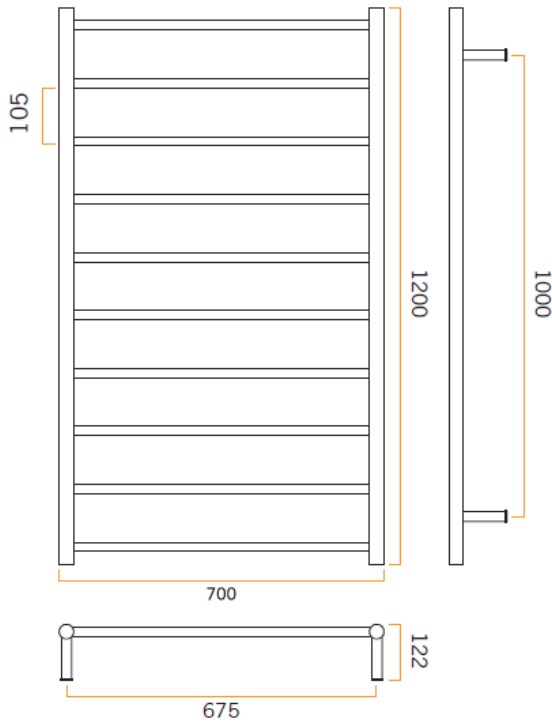

# Thermorail Ladder Towel Rails 240V

Electric Heated Towel Rails for use in bathrooms

Stock Code	Finish	Size	Output	No. of Bars
SR69M	Stainless Steel	W700 x H1200 x D122	128 Watts	10