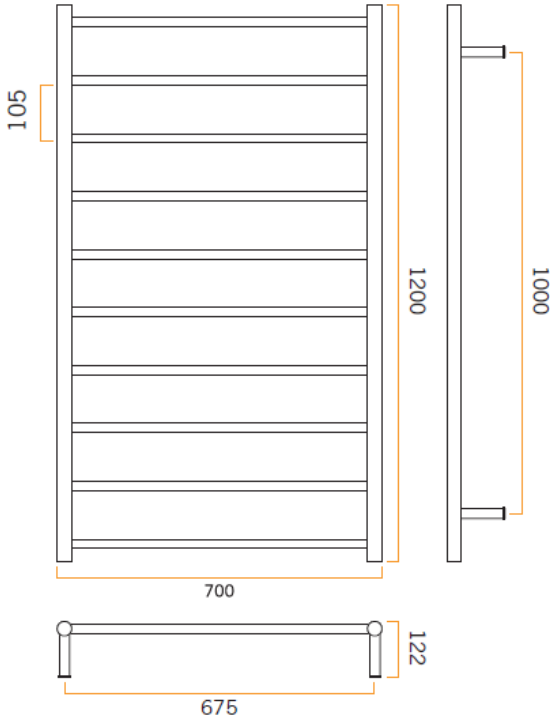

# Thermorail Ladder Towel Rails 240V

Electric Heated Towel Rails for use in bathrooms

Stock Code	Finish	Size (mm)	Output (W)	No. of Bars
SR69MB	Matt Black	W700 x H1200 x D122	128 Watts	10