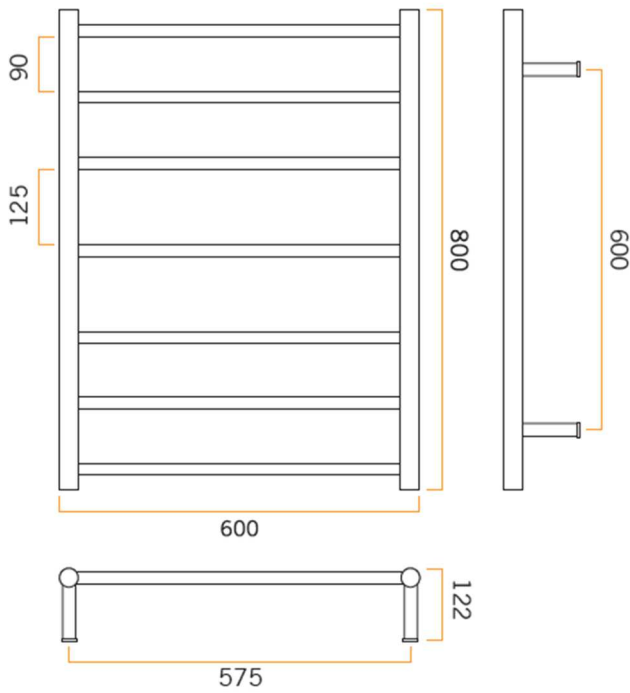

Thermorail Ladder Towel Rails 240V

Electric Heated Towel Rails for use in bathrooms

Stock Code	Finish	Size	Output	No. of Bars
SR44M	Stainless Steel	W600 x H800 x D122	80 Watts	7