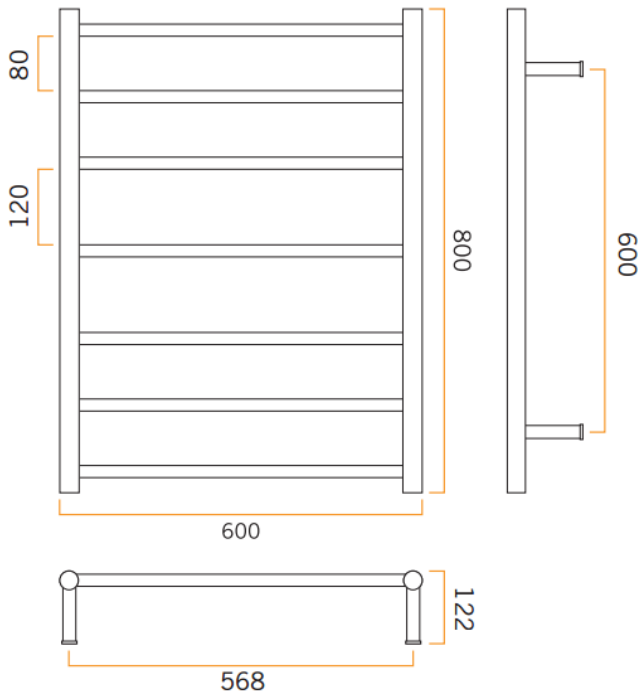

Thermorail Ladder Towel Rails 240V

Electric Heated Towel Rails for use in bathrooms

Stock Code	Finish	Size	Output	No. of Bars
SR44MB	Matt Black	W600 x H800 x D122	120 Watts	7