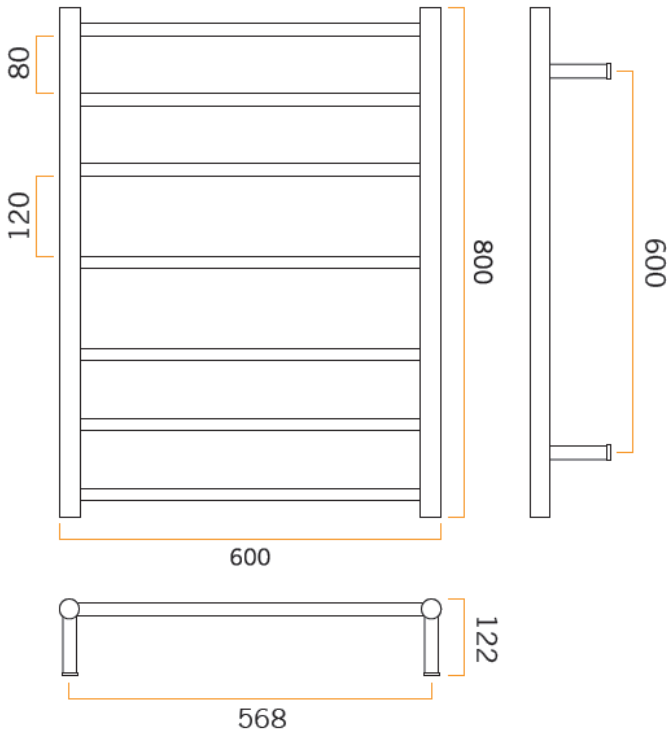

# Thermorail Ladder Towel Rails 12V

Electric Heated Towel Rails for use in bathrooms

Stock Code	Finish	Size (mm)	Output (W)	No. of Bars
SR4412B	Matt Black	W600 x H800 x D122	90 Watts	7