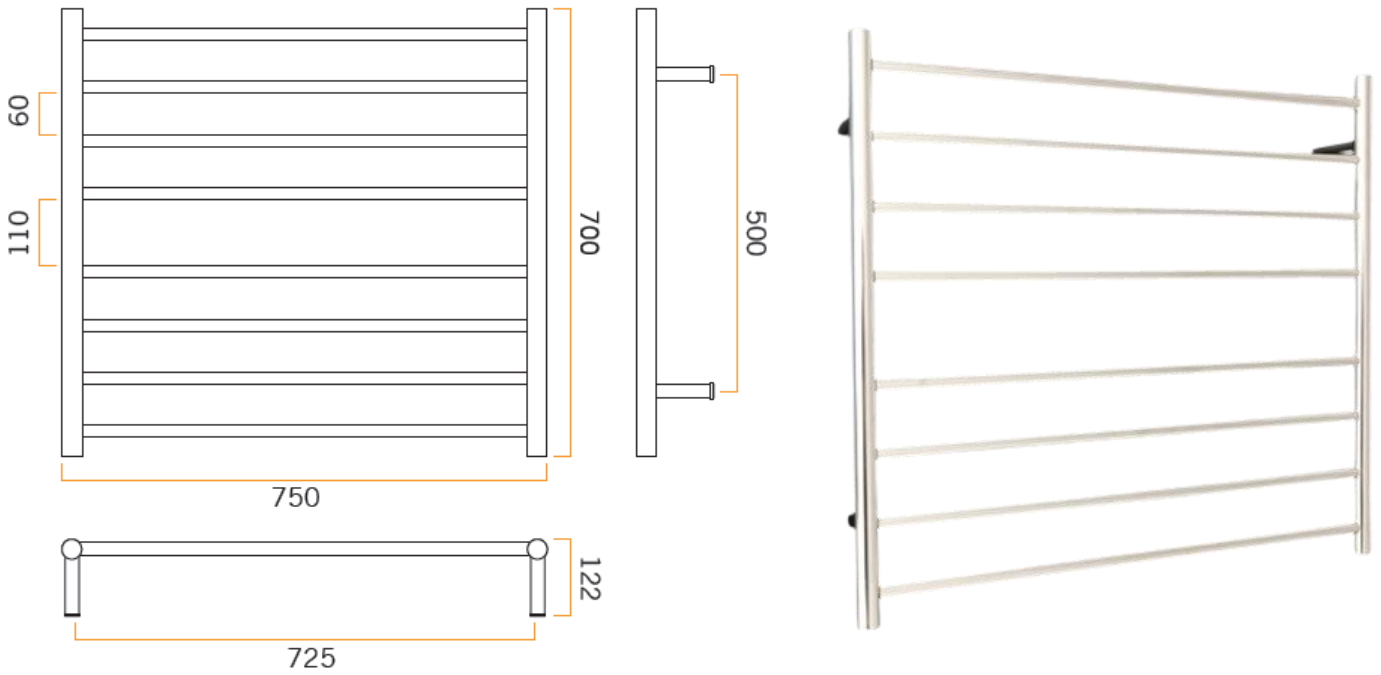

Thermorail Ladder Towel Rails 240V

Electric Heated Towel Rails for use in bathrooms

Stock Code	Finish	Size (mm)	Output (W)	No. of Bars
SR33M	Polished Stainless Steel	W750 x H700 x D122	104 Watts	8