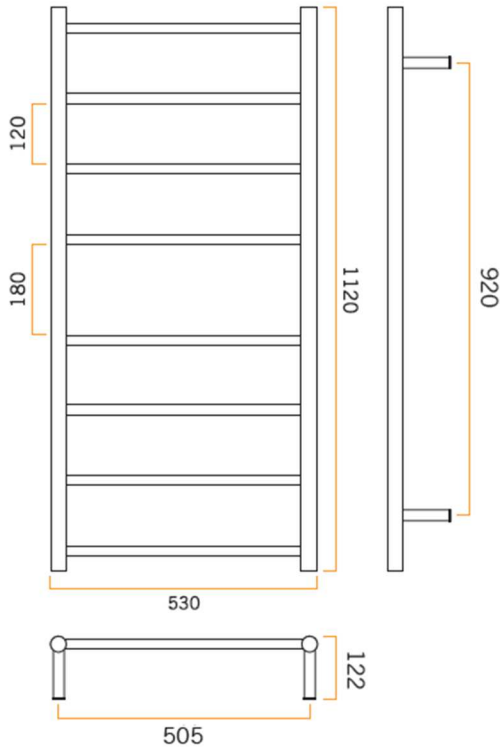

Thermorail Ladder Towel Rails 240V

Electric Heated Towel Rails for use in bathrooms

Stock Code	Finish	Size	Output	No. of Bars
SR27M	Stainless Steel	W530 x H1120 x D122	80 Watts	8