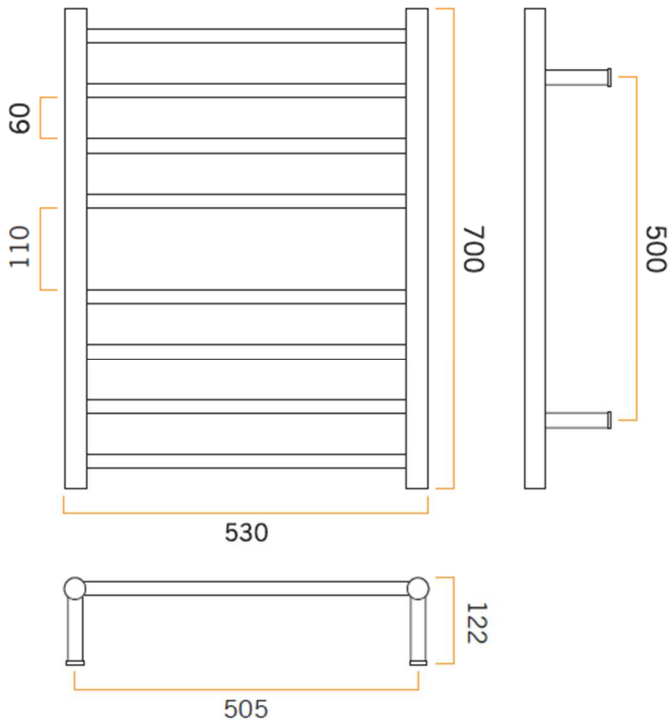

Thermorail Ladder Towel Rails 240V

Electric Heated Towel Rails for use in bathrooms

Stock Code	Finish	Size	Output	No. of Bars
SR23M	Stainless Steel	W530 x H700 x D122	76 Watts	8