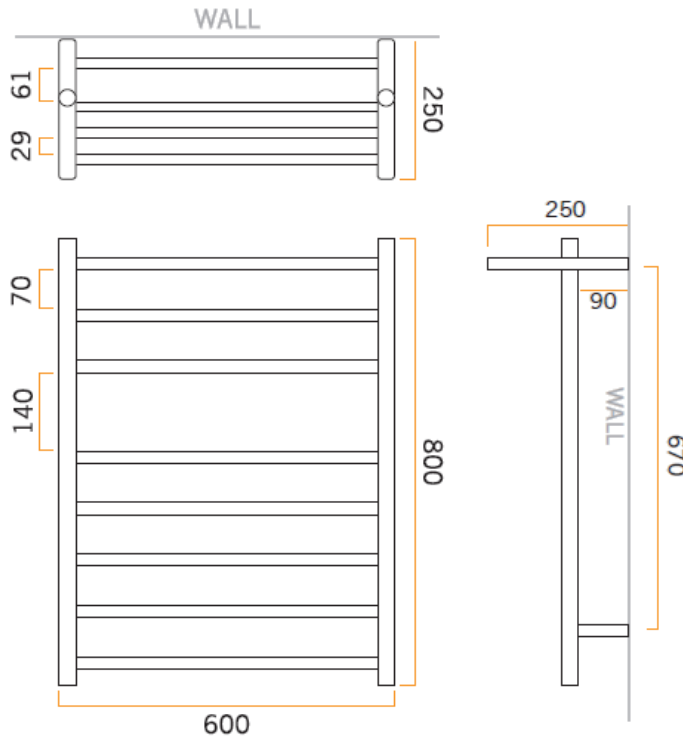

Thermorail Ladder Towel Rails 240V

Electric Heated Towel Rails for use in bathrooms

Stock Code	Finish	Size (mm)	Output (W)	No. of Bars
SH44M	Polished Stainless Steel	W600 x H800 x D250	87 Watts	7