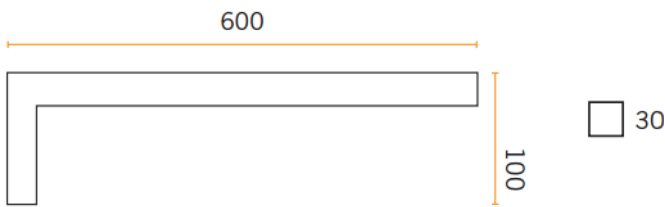

# Thermorail Towel Rails 12V

Electric Heated Towel Rails for use in bathrooms

Stock Code	Finish	Size	Output	No. of Bars
SES6	Stainless Steel	W600 x H30 x D100	17 Watts	1