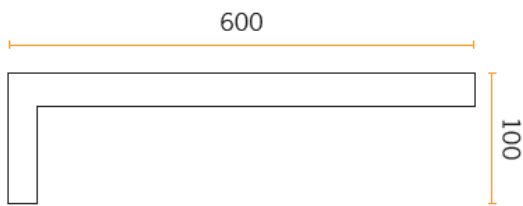

# Thermorail Towel Rails 12V

Electric Heated Towel Rails for use in bathrooms

○ Ø32

Stock Code	Finish	Size	Output	No. of Bars
SER6	Stainless Steel	W600 x H32 x D100	17 Watts	1